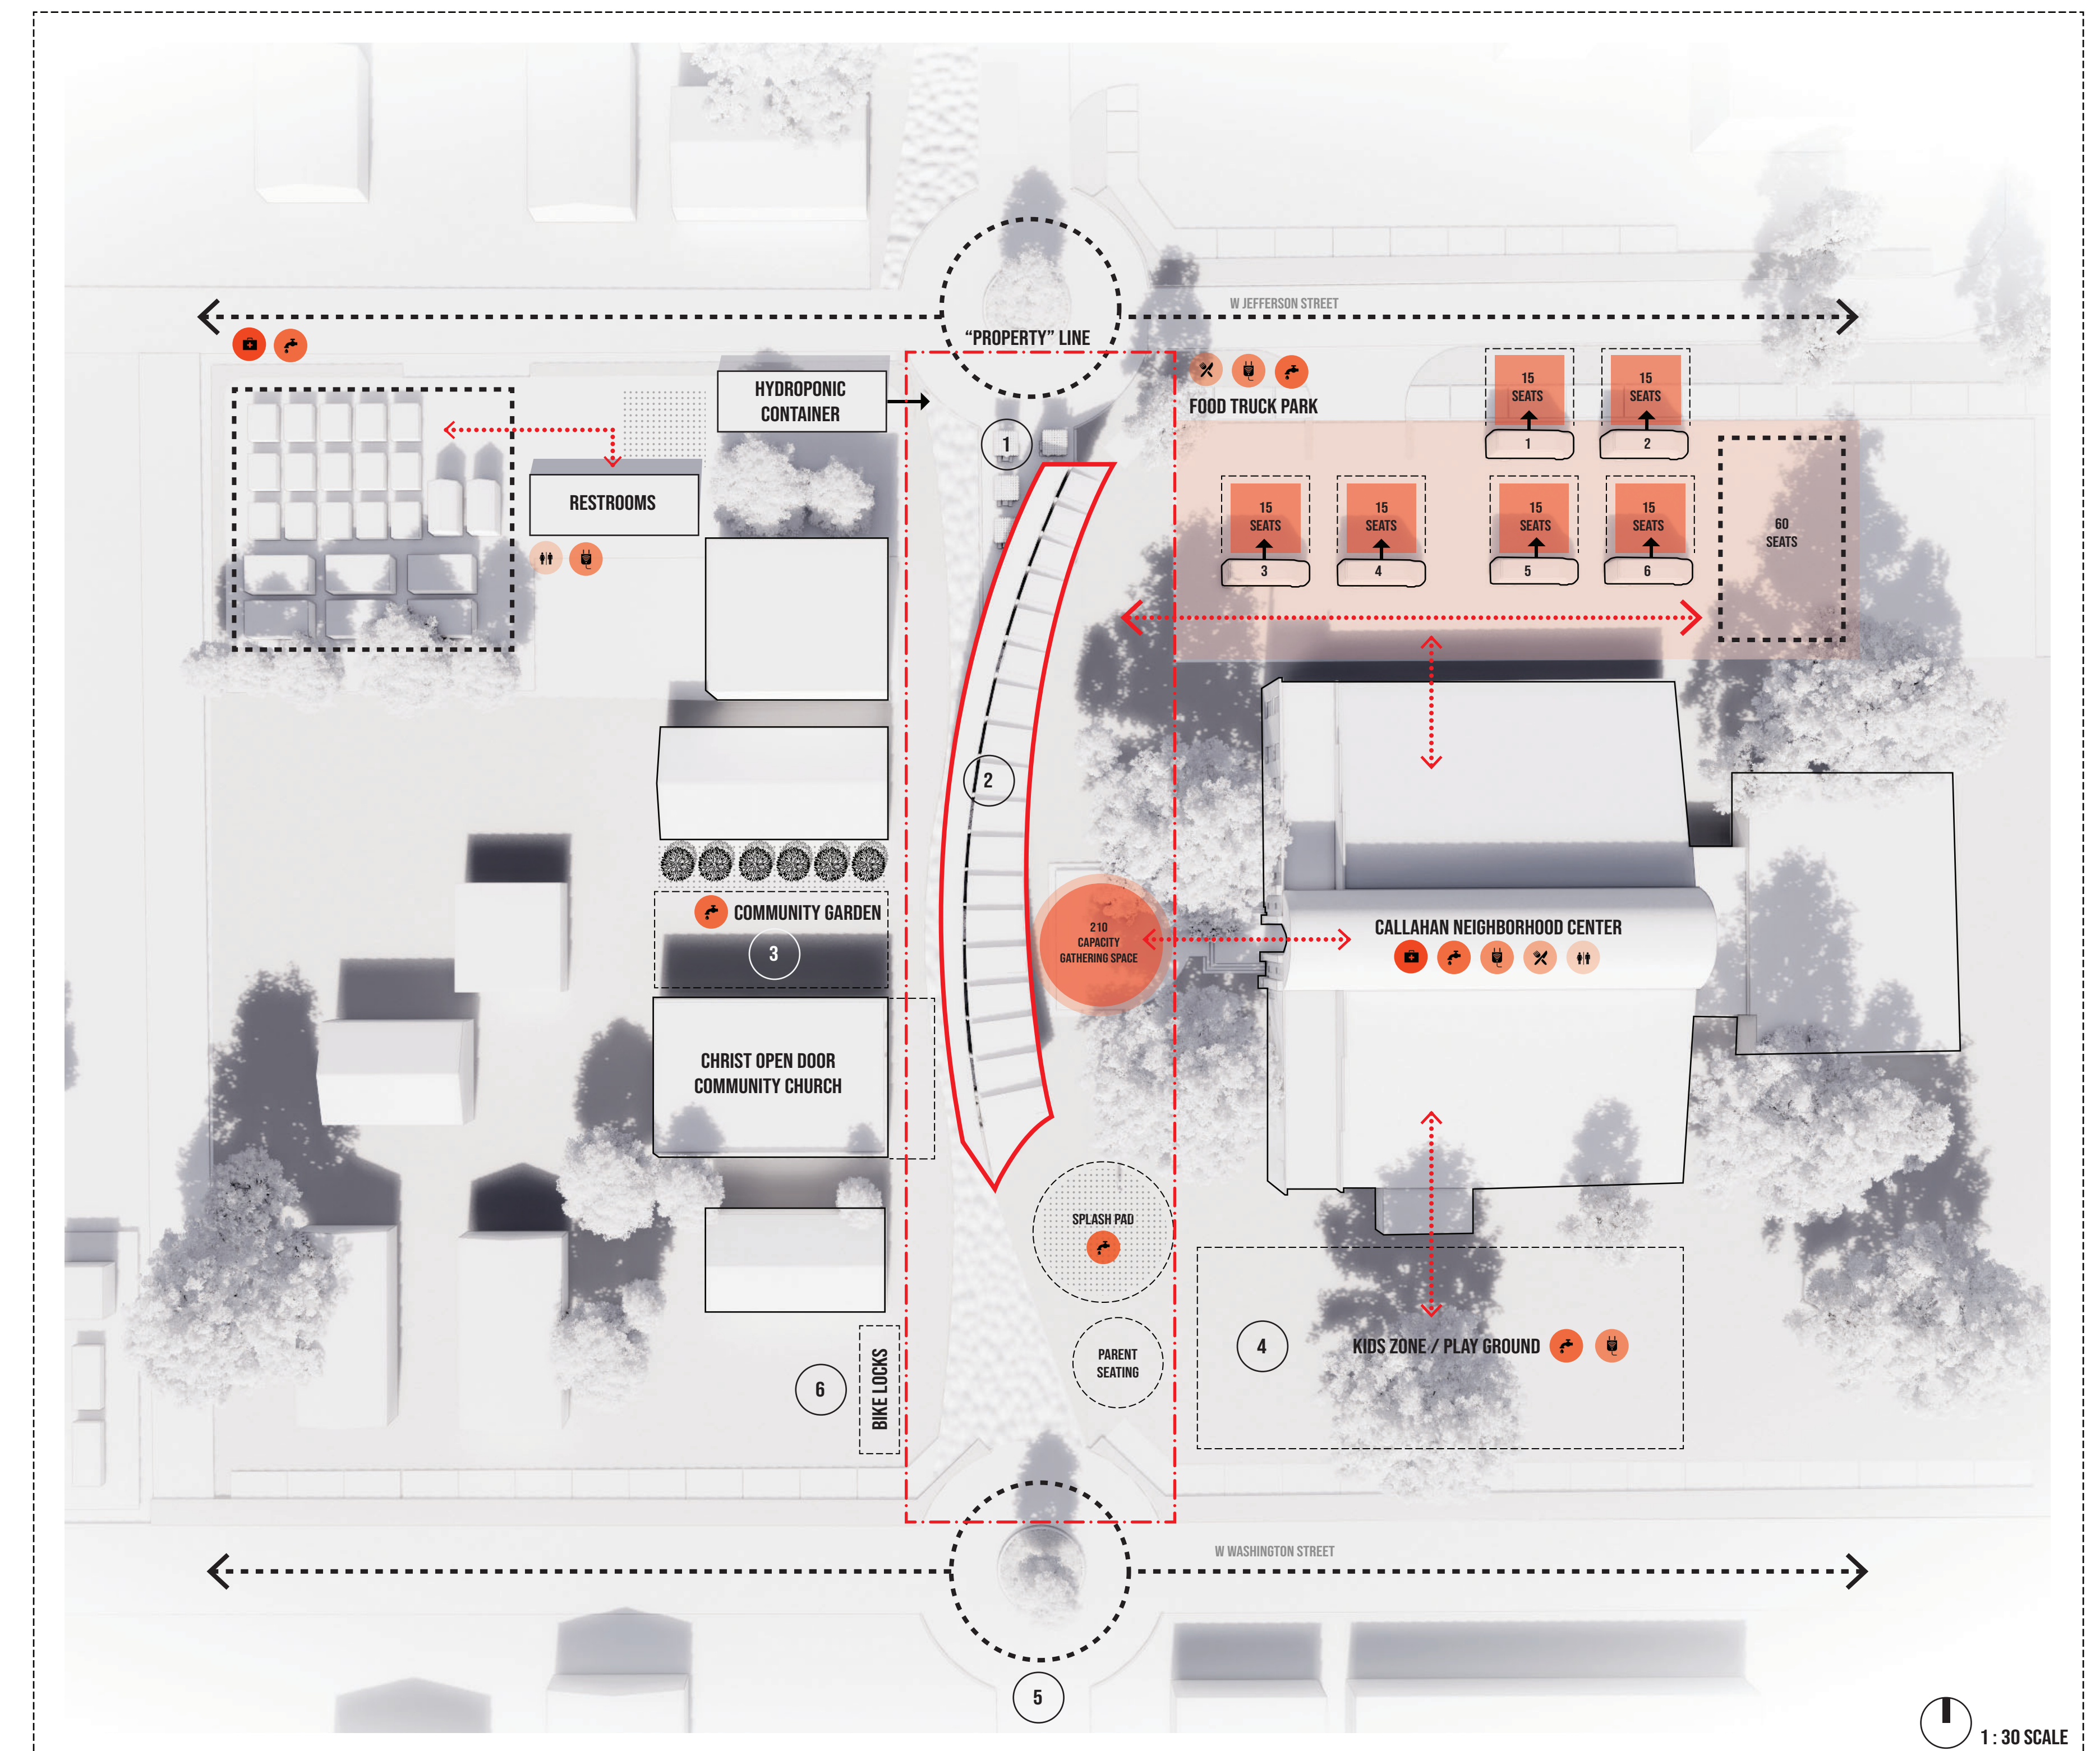

DESIGN ELEMENTS

PHASE_01 SITE