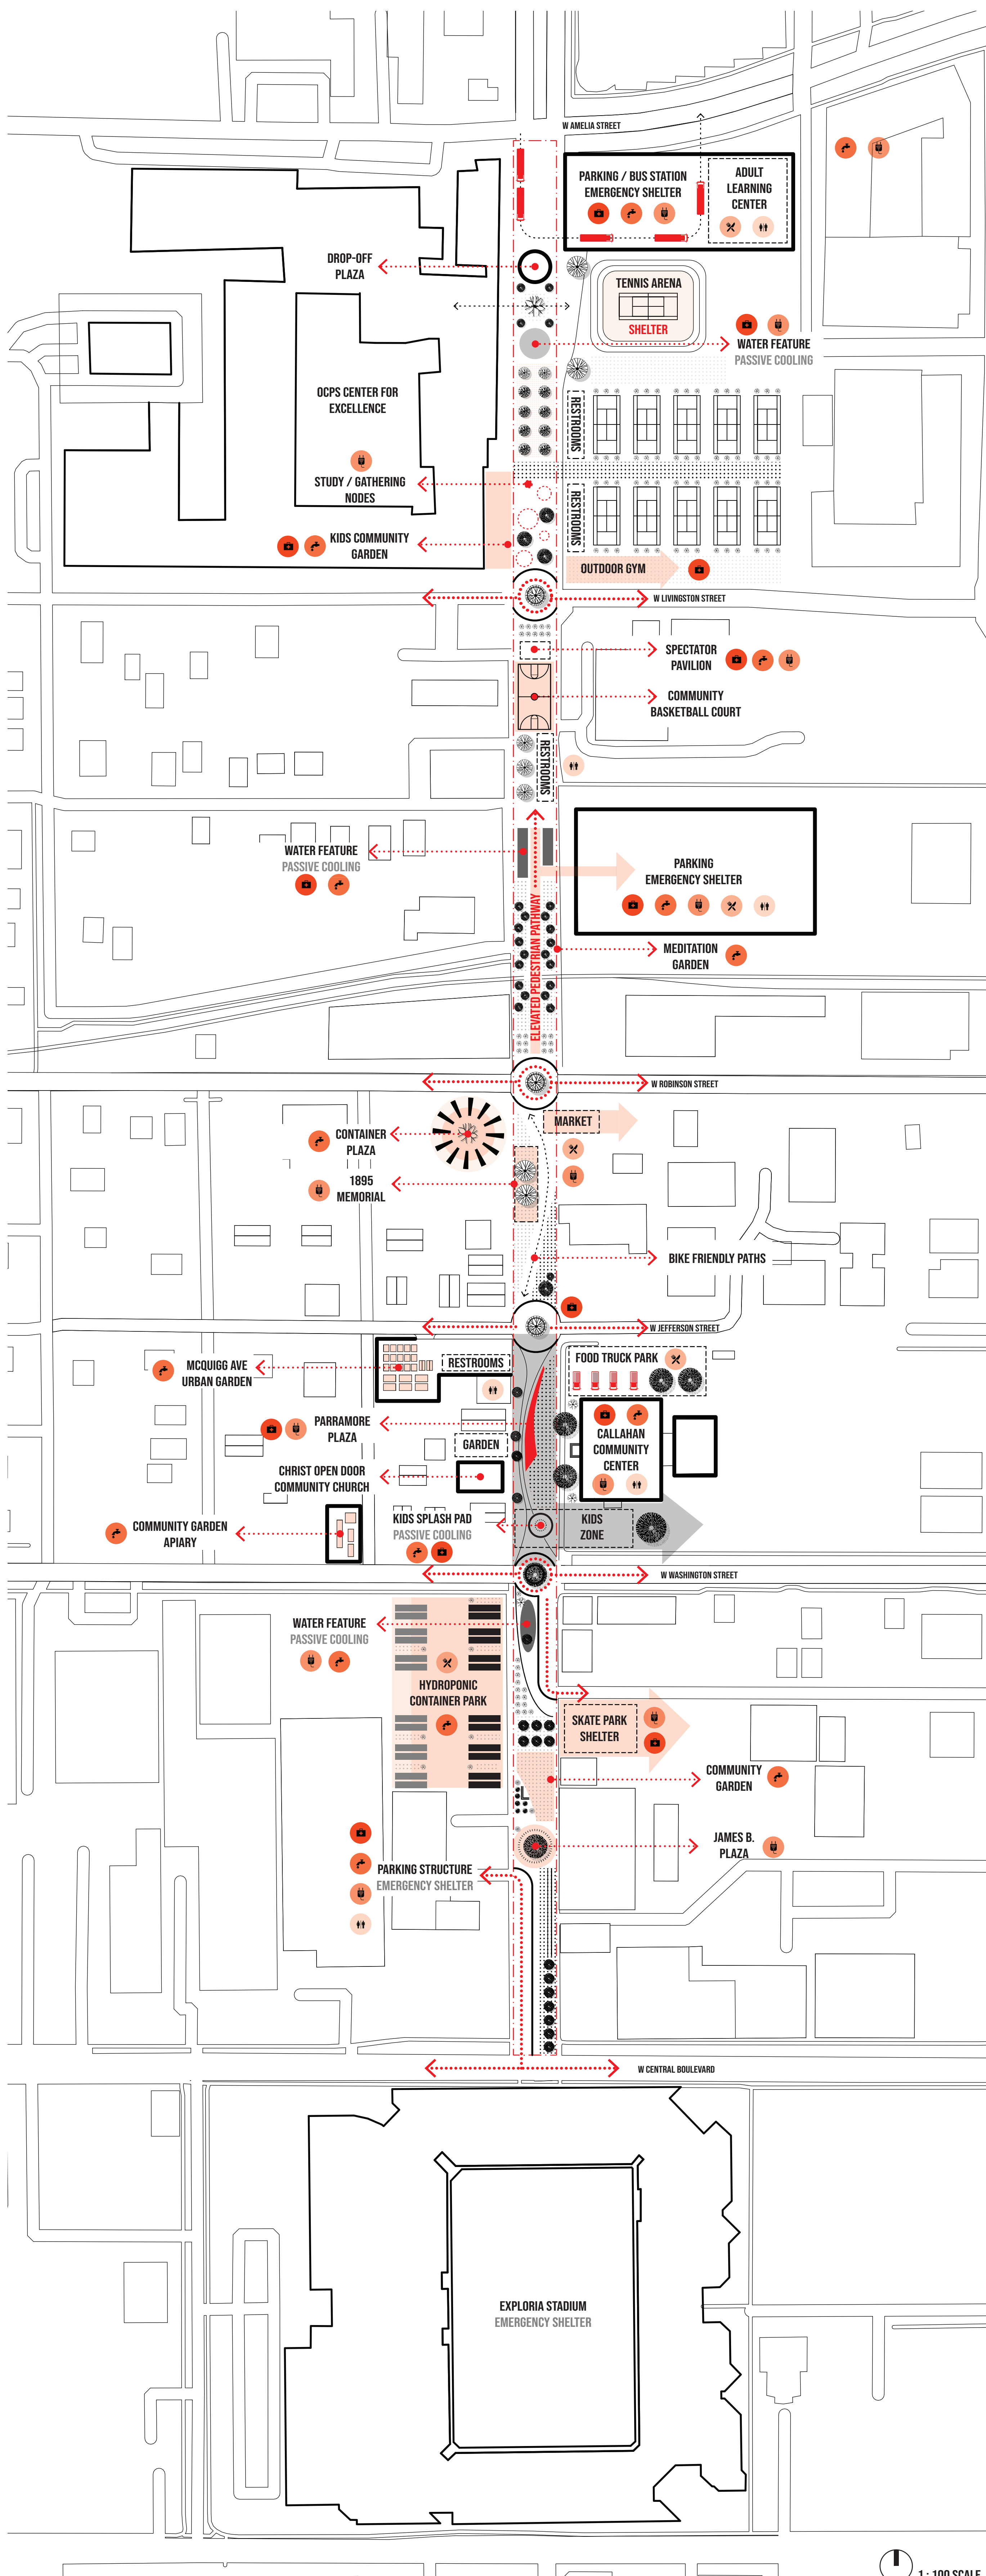

"MACRO" SITE

THESIS STATEMENT

BY PROGRESSIVELY RECLAIMING THE UNDERUSED SECTORS OF PARRAMORE AVENUE WE WILL INTRODUCE A RESILIENT "PUBLIC CANVAS" TO **ENGAGE** AND **CELEBRATE** THE COMMUNITY WHILE PROVIDING A PLATFORM TO SHOWCASE **INNOVATION** AND **PROGRESSION**.