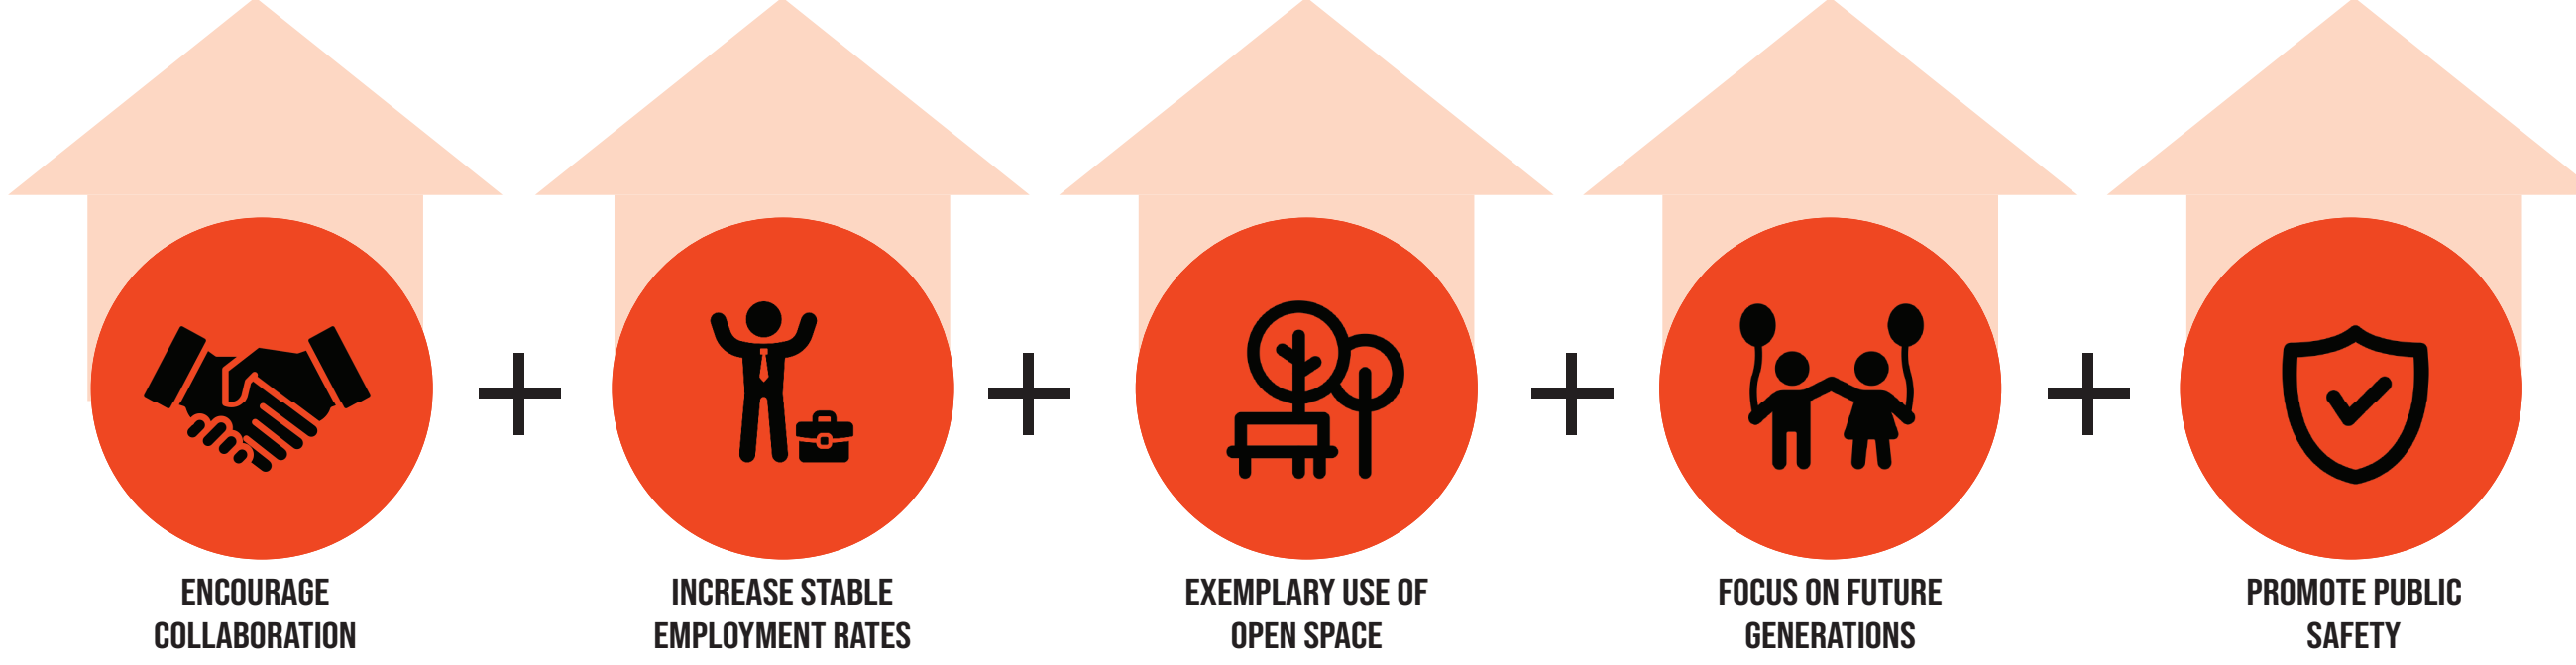

"PUBLIC CANVAS"