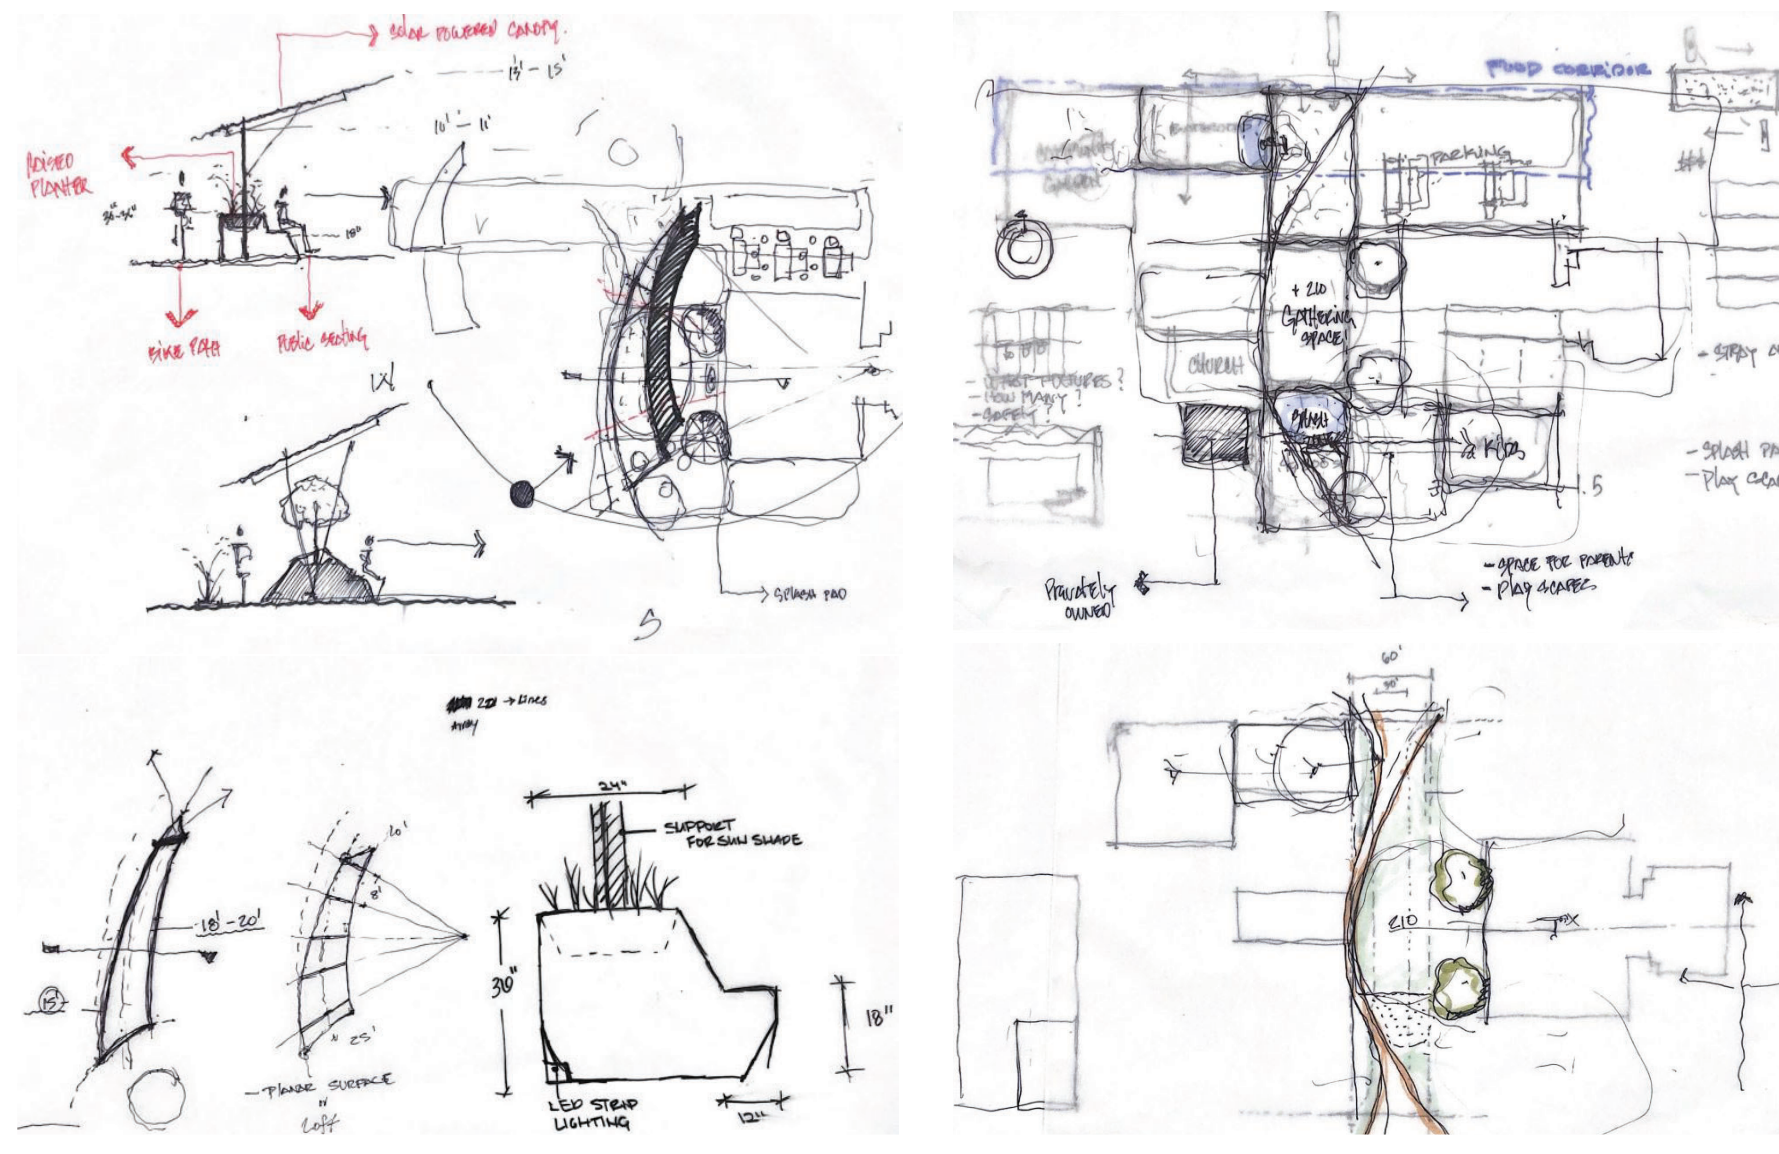

PROCESS SKETCHES