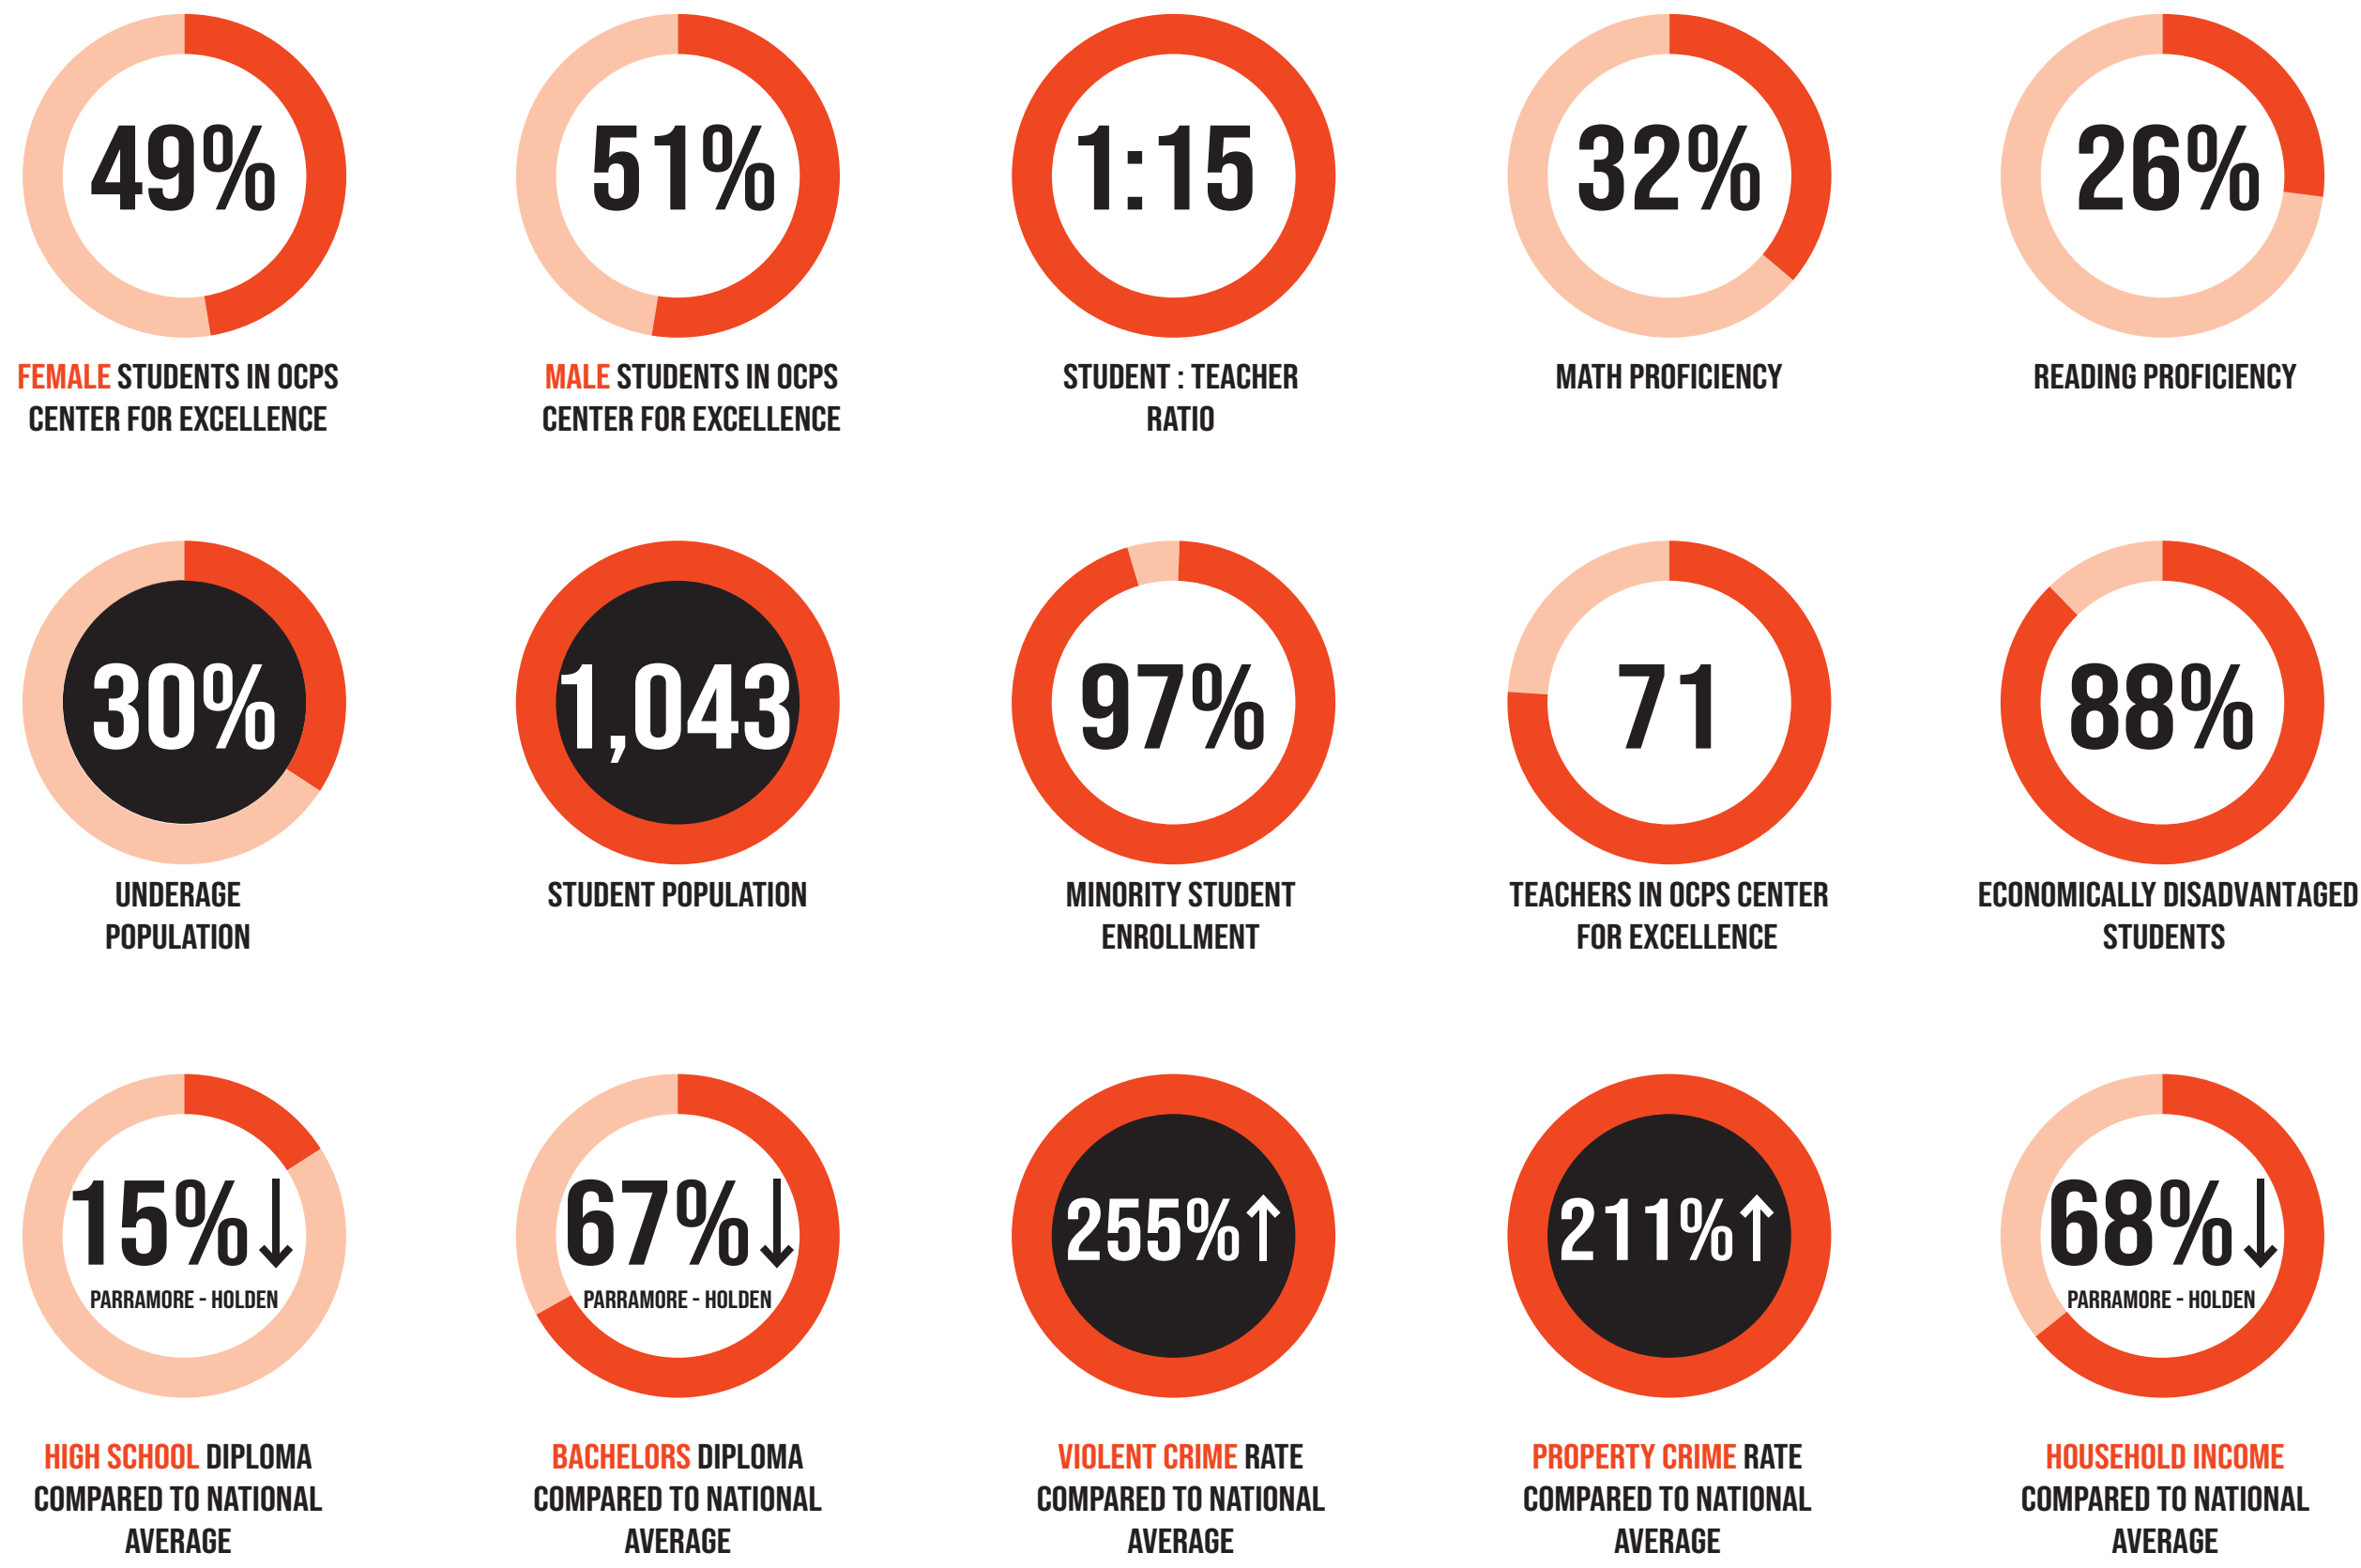

RESILIENCE AVENUE

GROUP_03